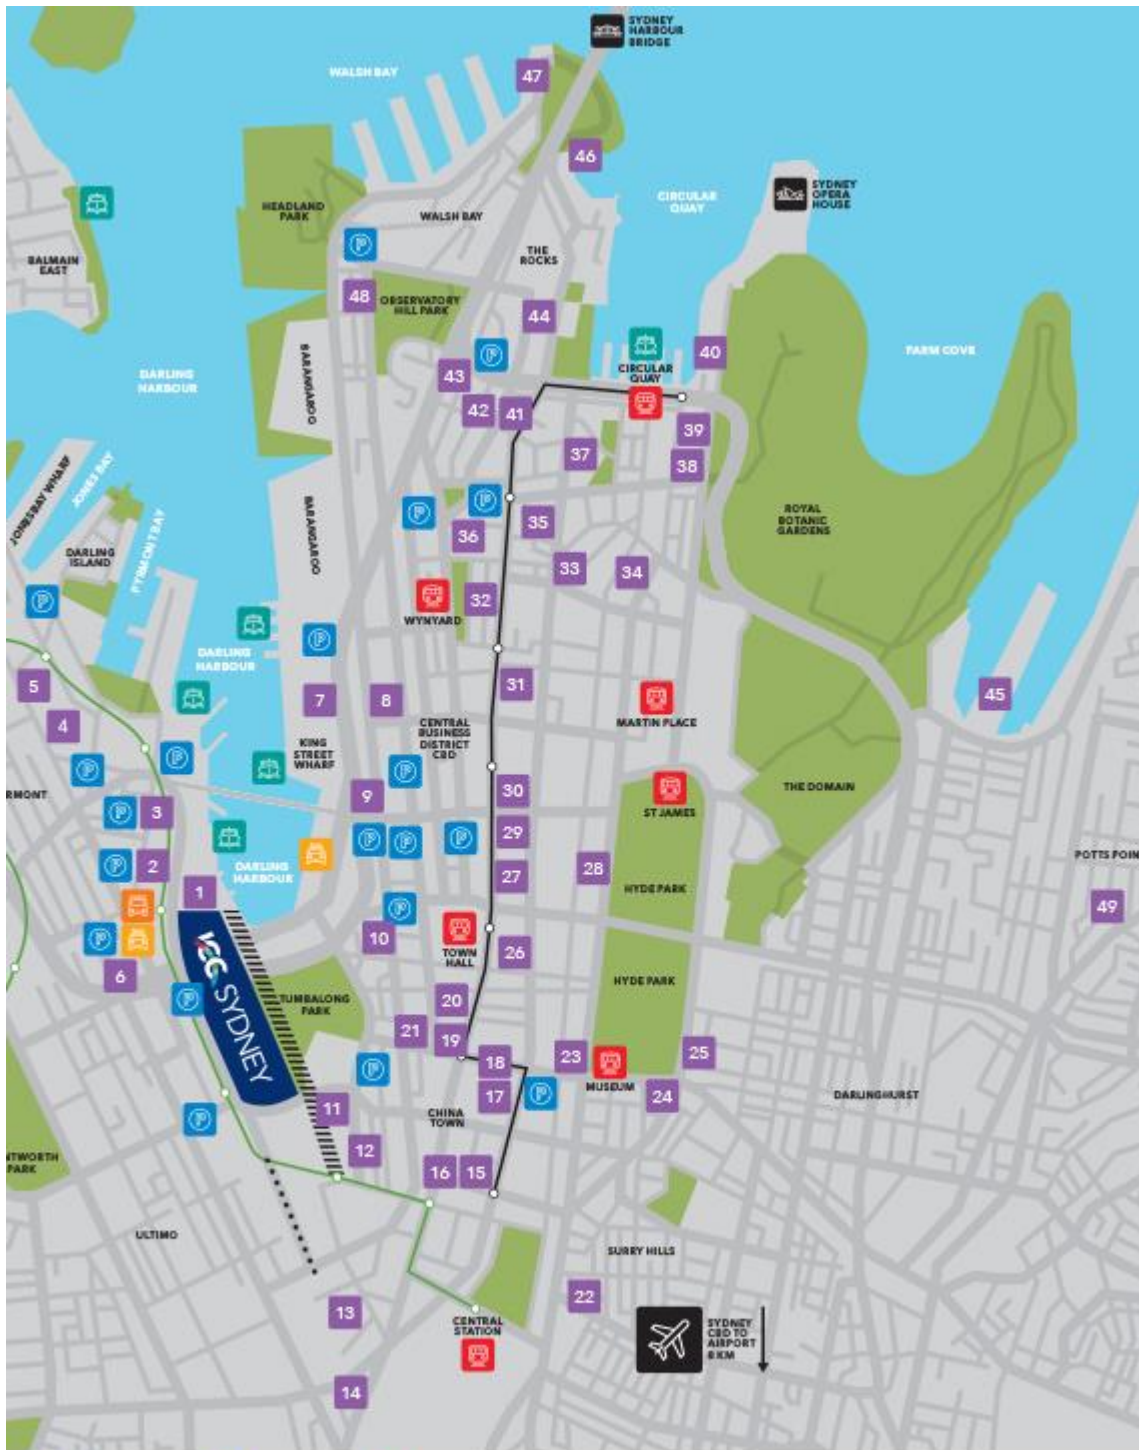

### **Park Royal Darling Harbour**

Reservations can be made via their [dedicated conference link](#)

# HOTELS NEAR THE ICC

- |   |   |   |  |   |
|---|---|---|--|---|
|  HOTEL   |  TAXI  |  TRAIN |  BOULEVARD  |  LIGHT RAIL          |
|  PARKING |  FERRY |  BUS   |  GOODS LINE |  PROPOSED LIGHT RAIL |

1. Sofitel Sydney Darling Harbour
2. Novotel Sydney on Darling Harbour
3. ibis Sydney Darling Harbour
4. The Darling Hotel and Spa
5. Astral Towers & Residences
6. Oaks Goldsbrough Apartments
7. Adina Apartment Hotel Sydney, Darling Harbour
8. Metro Apartments on Darling Harbour
9. Hyatt Regency Sydney
10. Park Royal Darling Harbour Sydney
11. Novotel Sydney Darling Square
12. Holiday Inn Darling Harbour
13. Novotel Sydney Central
14. Mecure Sydney
15. Metro Hotel Sydney Central
16. Meriton Suites Campbell Street
17. Rydges World Square
18. Meriton Suites World Tower
19. Meriton Suites Kent Street
20. Frasers Suites Sydney
21. Radisson Hotel and Suites Sydney
22. Rydges Sydney Central
23. Hyde Park Inn
24. Song Hotel, Sydney
25. Pullman Sydney Hyde Park
26. Meriton Suites Pitt Street
27. Hilton Sydney
28. Sheraton On The Park
29. QT Sydney
30. Swissotel Sydney
31. The Westin Sydney
32. The Menzies
33. Radisson Blu Plaza Hotel Sydney
34. Sofitel Sydney Wentworth
35. Establishment Hotel Sydney
36. Amora Hotel Jamison Sydney
37. Sydney Harbour Marriott at Circular Quay
38. InterContinental Sydney
39. Sir Stamford at Circular Quay Hotel
40. Pullman Quay Grand Sydney
41. Four Seasons Hotel
42. Quay West Suites Sydney
43. Shangri-La Hotel
44. The Harbour Rocks Hotel
45. Ovolo Woolloomooloo
46. Park Hyatt Sydney
47. Pier One Sydney Harbour
48. The Langham Sydney
49. Quest Potts Point